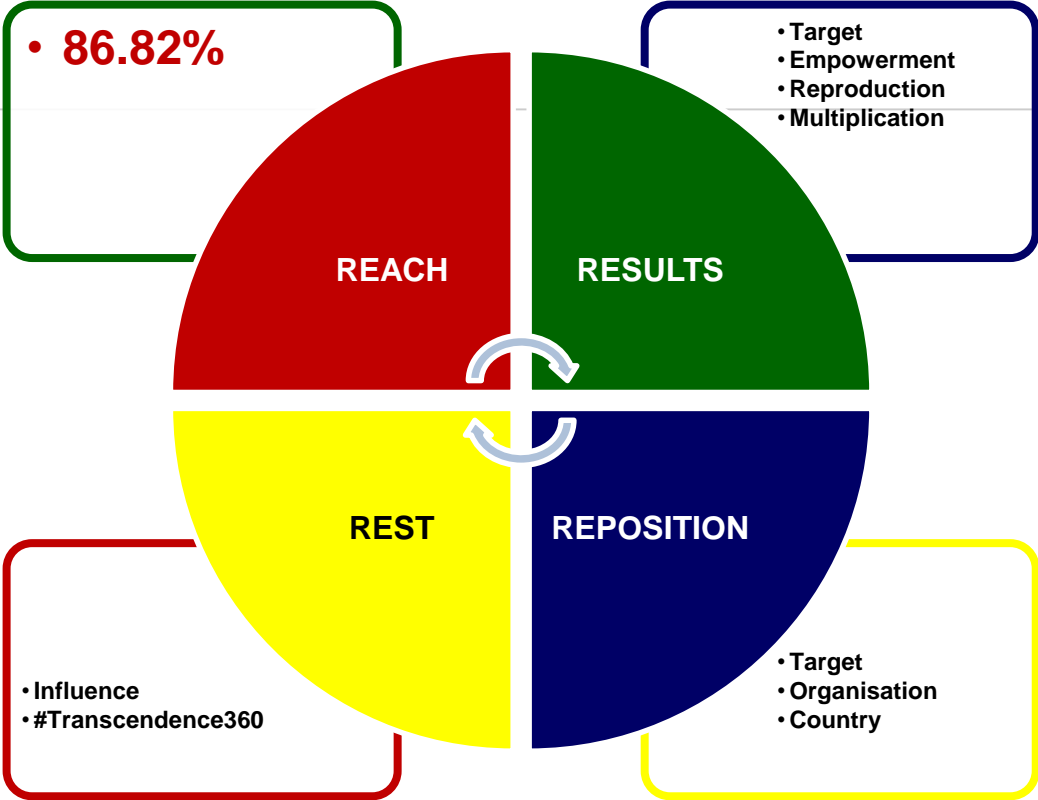

2013 - 2021

... Impact Analysis Summary | #Transcendence360

TOTAL INTERVENTION ANALYSIS: 2013 - 2020

Groups [274,145 People] | [60,944 Families]

Value: N177,186,602.00

■ Women ■ Children ■ Men ■ Youths/NYSC

PROJECT EXECUTION MATRIX

2021 ONWARDS QUAD-R INTEGRATED GOALS

QUINT-R EVOLUTION STRATEGY

Thank You!

www.fundelg-africa.org

Tel: +234 809 800 0609, 0805 717 8820

Twitter: @fundelg | **Instagram:** @Fundacion_Exito | **Facebook:** facebook.com/fundelgafrica/
#FundacionExito | **#TheMACFundESN** | **#StopAtRed** | **#TheGreenCampaign** | **#Transcendence360**