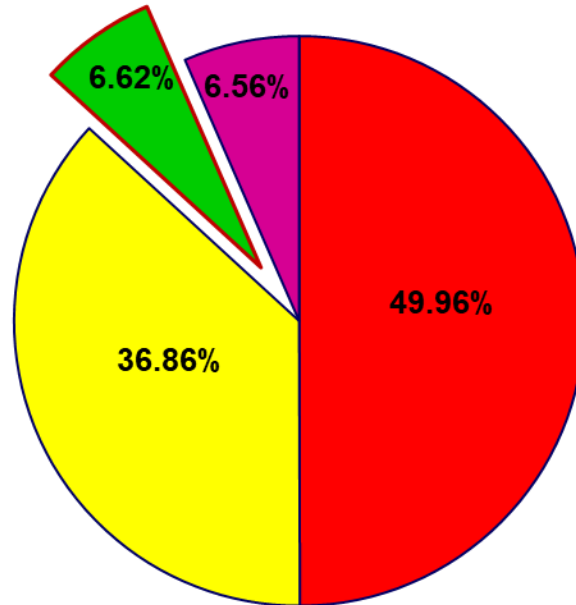

2013 - 2021

... Impact Analysis Summary | #Transcendence360

TOTAL INTERVENTION ANALYSIS: 2013 - 2020

Groups [274,145 People] | [60,944 Families]

Value: N177,186,602.00

■ Women ■ Children ■ Men ■ Youths/NYSC